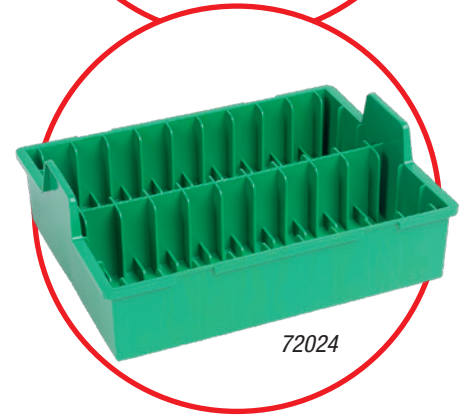

DATA TAPE COURIER PRO CASE

**THERE IS NO BETTER
MEDIA CONTAINER OUT THERE.**

- Rubberised resin
- Removable media tray
- Shock resistant
- Oversized bumper guards
- Soft interior contact points
- Heavy duty compression locks
- Water resistant gasket seal
- Used extensively by the best off-site media vaults
- Holds up to 18 LTO cartridges

Outperforms the rest!

FUJIFILM
Value from Innovation

DATA TAPE COURIER PRO CASE

Achieves the best balance between features, performance, compatibility and price

72020 (LTO tapes sold separately)

72024

FEATURES:

- Removable multimedia tray system makes it easy to load and unload media.
- Individual media slots in tray allow you to safely carry a partially filled case.
- Accepted by major Disaster Recovery and Off-site vaults.
- Case and tray do not shed contaminant particles.
- Large ergonomic side grips and oversized bumpers.
- Label areas on front and sides.
- Additional trays available in various media formats.
- Pro Case Measurements: 370 x 147.5 x 282mm (regular width)
- Cases can be stacked together.