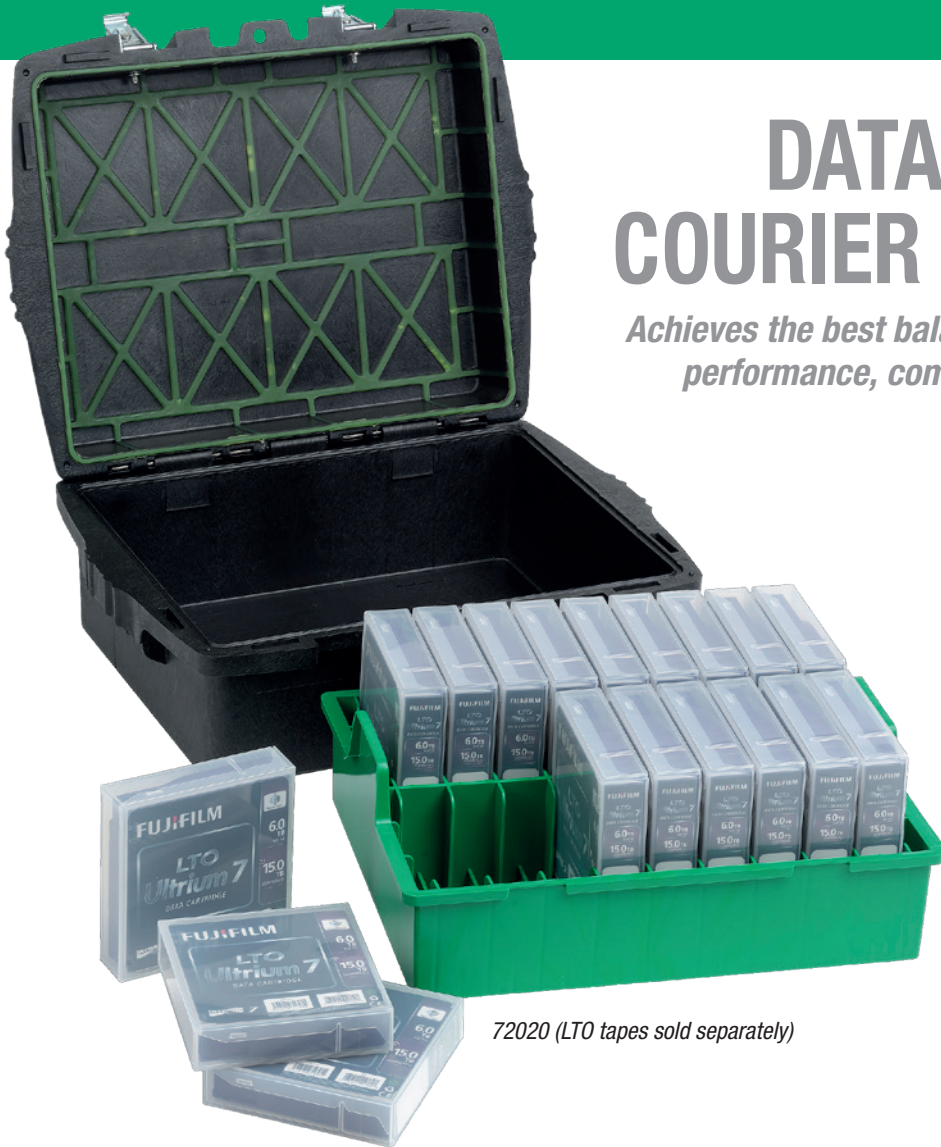

DATA TAPE COURIER PRO CASE

**THERE IS NO BETTER
MEDIA CONTAINER OUT THERE.**

- Rubberised resin
- Removable media tray
- Shock resistant
- Oversized bumper guards
- Soft interior contact points
- Heavy duty compression locks
- Water resistant gasket seal
- Used extensively by the best off-site media vaults
- Holds up to 18 LTO cartridges

Outperforms the rest!

FUJIFILM
Value from Innovation

DATA TAPE COURIER PRO CASE

Achieves the best balance between features, performance, compatibility and price

72020 (LTO tapes sold separately)

72024

FEATURES:

- Removable multimedia tray system makes it easy to load and unload media.
- Individual media slots in tray allow you to safely carry a partially filled case.
- Accepted by major Disaster Recovery and Off-site vaults.
- Case and tray do not shed contaminant particles.
- Large ergonomic side grips and oversized bumpers.
- Label areas on front and sides.
- Additional trays available in various media formats.
- Pro Case Measurements: 370 x 147.5 x 282mm (regular width)
- Cases can be stacked together.

DATA TAPE
COURIER