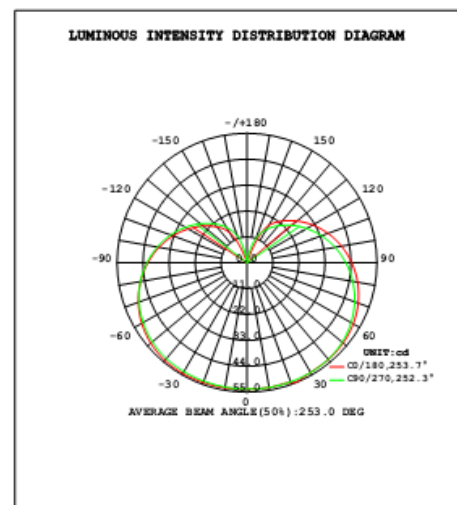

#### Geometric Data

Length (mm) 110.0  
Diameter (mm) 60.0  
Weight (g) 55g

#### Photometric Data

Luminous Flux (lm) 850  
CRI  $\geq 80$   
CCT 4000 K – cool white  
Luminous Intensity (cd) 105  
Beam Angle (°) 220°  
Lifetime 15,000 hrs

**Equivalent to (W)** 60 W

|                            |  |
|----------------------------|--|
| <b>Order Code</b>          | 65226  |
| <b>Product Description</b> | Verbatim LED E27 Classic A 8.8W 4000K CW<br>220-240V |