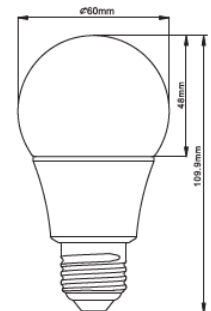

#### General Data

Lamp Socket E27  
Design Frosted dome

#### Geometric Data

Length (mm) 110.0  
Diameter (mm) 60.0  
Weight (g) 55g

#### Photometric Data

Luminous Flux (lm) 850  
CRI  $\geq 80$   
CCT 4000 K – cool white  
Luminous Intensity (cd) 105  
Beam Angle (°) 220°  
Lifetime 15,000 hrs

**Equivalent to (W)** 60 W

|                            |  |
|----------------------------|--|
| <b>Order Code</b>          | 65226  |
| <b>Product Description</b> | Verbatim LED E27 Classic A 8.8W 4000K CW<br>220-240V |

### Technical Packaging Details

|                            |                          |
|----------------------------|--------------------------|
| Giftbox Barcode            | 6943760252262            |
| Outer Carton Barcode       |                          |
| Inner Carton Barcode       | 26943760252266           |
| Pack Dimensions (HxWxL)    | 126 mm x 60 mm x 60 mm   |
| Pack Weight                | 84g                      |
| Carton Qty (Shipping Unit) | 10                       |
| Carton Dimensions (HxWxL)  | 140 mm x 145 mm x 345 mm |
| Cartons/Layer              | 15                       |
| Layers/Pallet              | 6                        |
| Units/Pallet               | 900                      |